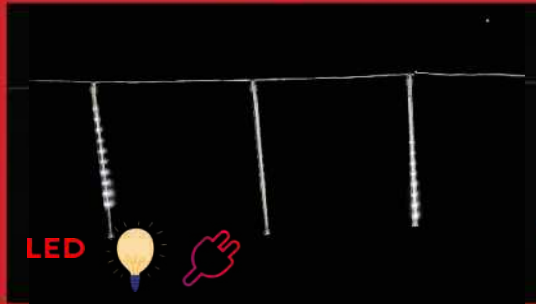

LED

LED

\$29.99

ÁRBOL NAVIDEÑO
CON ESTRELLA DE
LUCES LED

WARM WHITE
COBRE/PVC/PLÁSTICO
STAINLESS STEEL
SKU: 492205

LED

LED

LED